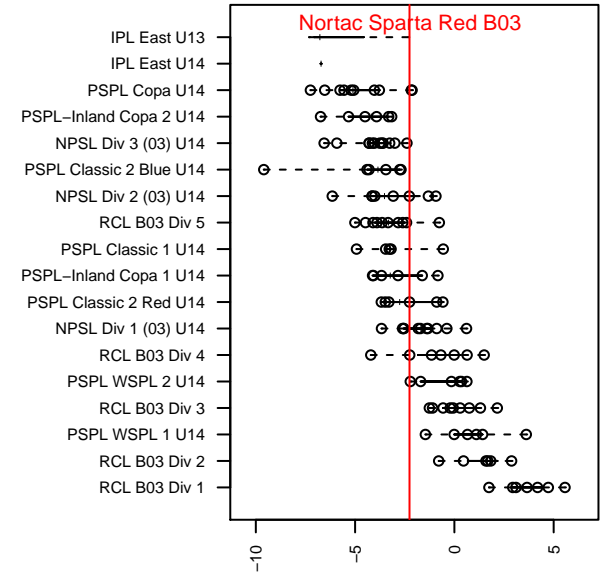

**attack and defense rating
relative to others at age
and all opponents in last 13 months**