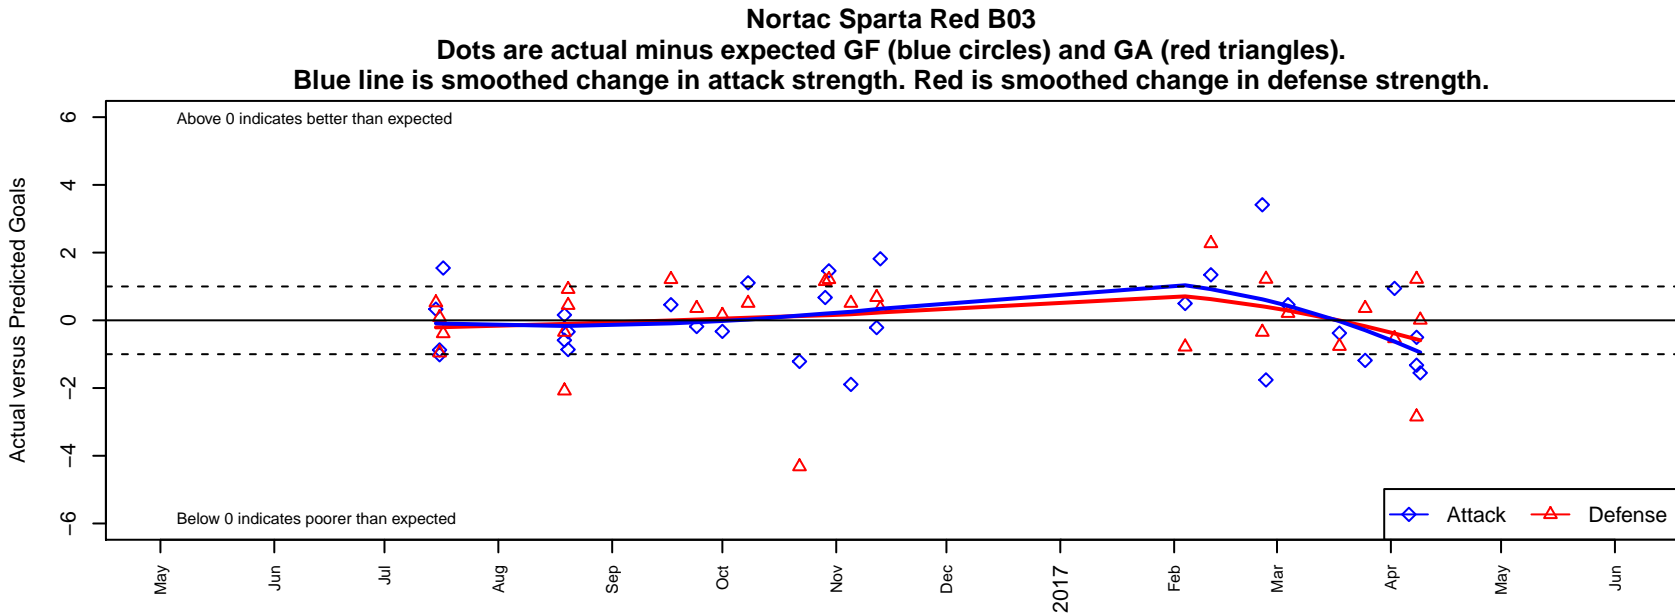

# Nortac Sparta Red B03

FC Tacoma  
 Tacoma, WA  
 B03 total strength=1065  
 attack=3.23 defense=1.94  
 fall league = PSPL Classic 2 Red U14  
 spr league = Spr PSPL Classic U14

alt names used:  
 NorTac Sparta B03  
 NORTAC SPARTA B03 Red  
 Nortac Sparta B03  
 NORTAC SPARTA B03 Red  
 NORTAC SPARTA B03 RED (WA)

Venues played:  
 2016 KITG BU14 Green  
 2016 Tyee Cup B03 Gold  
 2016 PSPL Classic 2 Red U14  
 2016 Spr PSPL Classic U14  
 2016 WA Cup U14 Silver U14

**attack and defense variance (black dot)  
relative to other teams  
and top 10 in region**